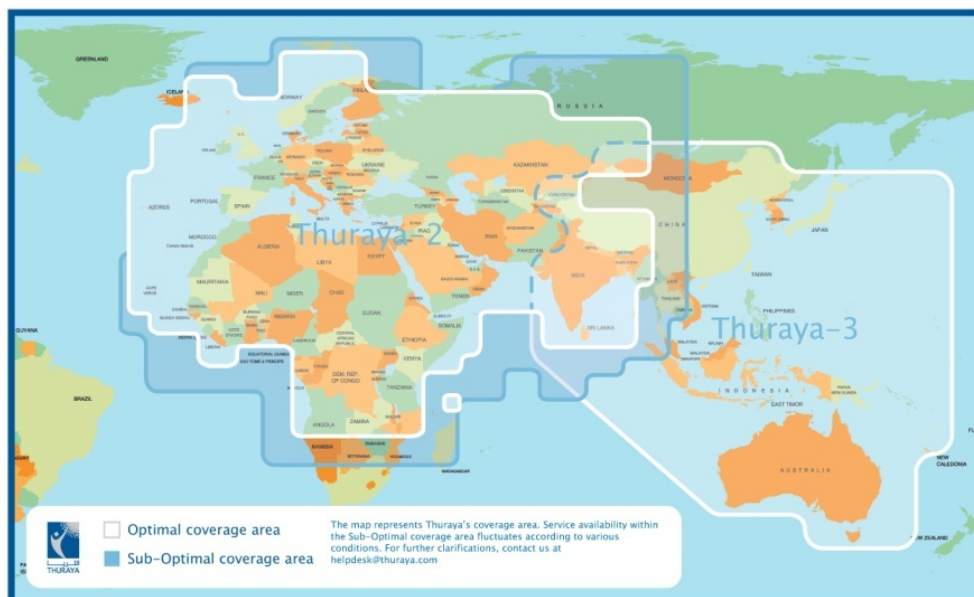

# ThurayaIP Data Terminal

Internet connectivity throughout the Thuraya coverage region.

## ThurayaIP Satellite Data Terminal

The ThurayaIP Satellite modem is a small, lightweight terminal that provides up to 444 Kbps internet connections, as well as up to 384 Kbps streaming IP connections. Outfitter Satellite offers a prepaid internet access solution for customers that do not need streaming IP data. A graphical user interface makes the ThurayaIP terminal easy to set up and use. There is no software required on your PC to configure the satellite modem, or to setup an internet connection. The rugged design allows the unit to be used in rough environments with extremes of heat, cold, dust, wind, and rain. An optional external antenna allows the user to be indoors while the antenna is outdoors up to 33 feet (10 m) away.

Thuraya offers satellite data services over a large region of northern, central, & western Africa, the Middle East, Asia, the Indian Subcontinent, Indonesia, & Australia.