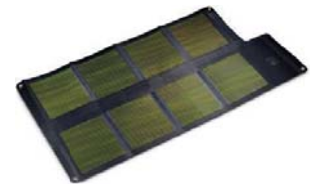

Iridium 9555 & 9575

Fold-Up Solar Panels

12 to 63 Watt panels available

Iridium 9555

\$1095 NEW **\$699 USED**
12-MO WARRANTY 6-MO WARRANTY

The 9555 offers voice, data, and two-way SMS messaging. It weighs only 9.4 oz and has an internally stowed antenna making it sleeker than the 9505A. The 9555 incorporates an integrated speakerphone, improved texting and email capabilities, a Mini-USB data port and a redesigned and intuitive user interface. The standard battery provides up to 4 hours of talk time or 30 hours of standby on a single charge. Optional equipment includes a high capacity battery with 6.5 hours of talk time, and advanced docking stations for portable bag phone, vehicular, or marine applications. Kit includes: Iridium 9555 phone, AC charger/plug kit, holster, magnetic mount car antenna with 1.5 m cable, antenna adapter, DC charger, and hands free earpiece, USB to Mini-USB cable/Data CD, and user guide/quick start guide.